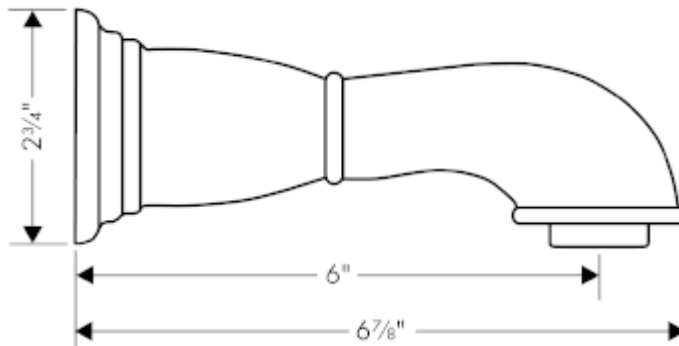

SPECIFICATION SHEET - fittings

BRAND:	hansgrohe	Product Photo:
ORIGIN:	Germany	
SERIES:	Swing C	
PRODUCT DESCRIPTION:	Bath Spout	
MODEL No.	06088 920	
FINISH/COLOUR:	Rubber Bronze	
DIMENSIONS:		
OPTIONAL MATCHING PARTS:		

Technical Informations: Suitable for continous flow water heater

REMINDER:	Pipe flushing must be done before faucets are installed. Failure to do so voids the warranty.
	Do not use cleaners containing abrasive cleansers, ammonia, bleach, acids, waxes, alcohol, solvents or other products not recommended for chrome.
	All information is for reference only, installation shall always be based on the actual product delivered.